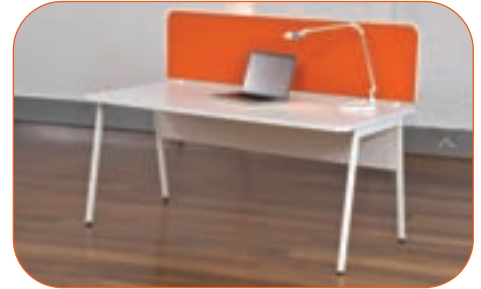

clover

WORKSPACE – A FRESH APPROACH

C
clover

clover

WORKSPACE – A FRESH APPROACH

Clover is our new range of simple but stylish workstations, pedestals and tables designed to bring a fresh approach to your working environment at an affordable price

FEATURES & BENEFITS

- 25mm top
- radius corners and simple lines make Clover look great and feel cosy and friendly
- angled back panel adds a special design touch
- matching angled back in the design of the pedestals
- scalloped back for easy access to cables
- modern finishes to enhance any contemporary working environment
- very competitively priced